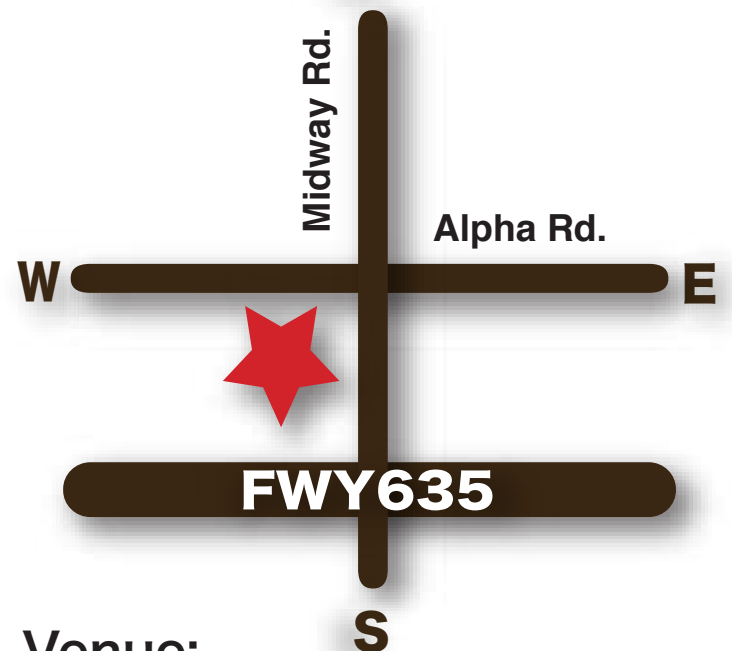

Raffle Drawing - Get Big Prizes!

<Food Booths>

- Ino Bistro
- Jinbeh
- Masami
- Mr. Sushi
- Shaved Ice
- Sushi Robata
- Sushi Sake
- Sushi Yama
- Tei Tei

<Game Booths>

- Ball Game by NEC
- IACE Travel
- Goldfishes Scoop by Fujitsu
- Yo-Yo Catch by Sanden
- UT Arlington

<Demonstrations>

- Akitaken Club
- AnimeFest
- Asian Breast Health
- Consulate General of Japan
- Crow Collection of Asian Art
- Dallas Kiyari Daiko
- DFW Kendo & Iaido Kyokai
- Sogetsu Ikebana Dallas
- Japan America Society of DFW
- Richardson ISD Japanese Club
- Shop Minoya
- Tea Ceremony - Urasenke Tanko kai
- TV Japan
- Yakult U.S.A. Inc.

*All above information is subject to change without notice.

2010

N No postponement for rain

Venue:

Dallas Japanese Association
 South Side Parking Lot
 4100 Alpha Rd., Dallas, TX 75244

For more information visit: